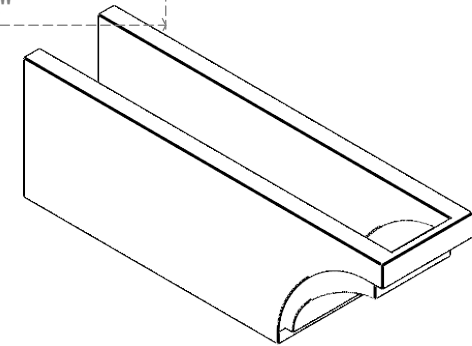

ITEM NUMBER: RFTURO060X08000X24000X008RIV00RCPR

6"W X 8"H X 24"L TIMBERTHANE ROUGH CEDAR RIVERA FAUX WOOD OPEN RAFTER TAIL, 8"L END, PRIMED TAN

ISOMETRIC

GENERATED DATE : 03/02/2023

EKENA MILLWORK
2300 WEST MAIN ST.
CLARKSVILLE, TX 75426
TOLL FREE: 866-607-0453
WWW.EKENAMILLWORK.COM

NOTES

1. INSTALLATION TO BE COMPLETED IN ACCORDANCE WITH MANUFACTURER'S SPECIFICATIONS.
2. DRAWING MAY NOT BE TO SCALE
3. THIS DRAWING IS INTENDED FOR DESIGN AND PLANNING PURPOSES ONLY.
4. ALL INFORMATION CONTAINED HEREIN WAS CURRENT AT THE TIME OF DEVELOPMENT BUT MUST BE REVIEWED AND APPROVED BY THE PRODUCT MANUFACTURER TO BE CONSIDERED ACCURATE.
5. TIMBERTHANE ARCHITECTURAL PRODUCTS ARE MADE FROM HIGH DENSITY URETHANE AND COME FACTORY PRIMED