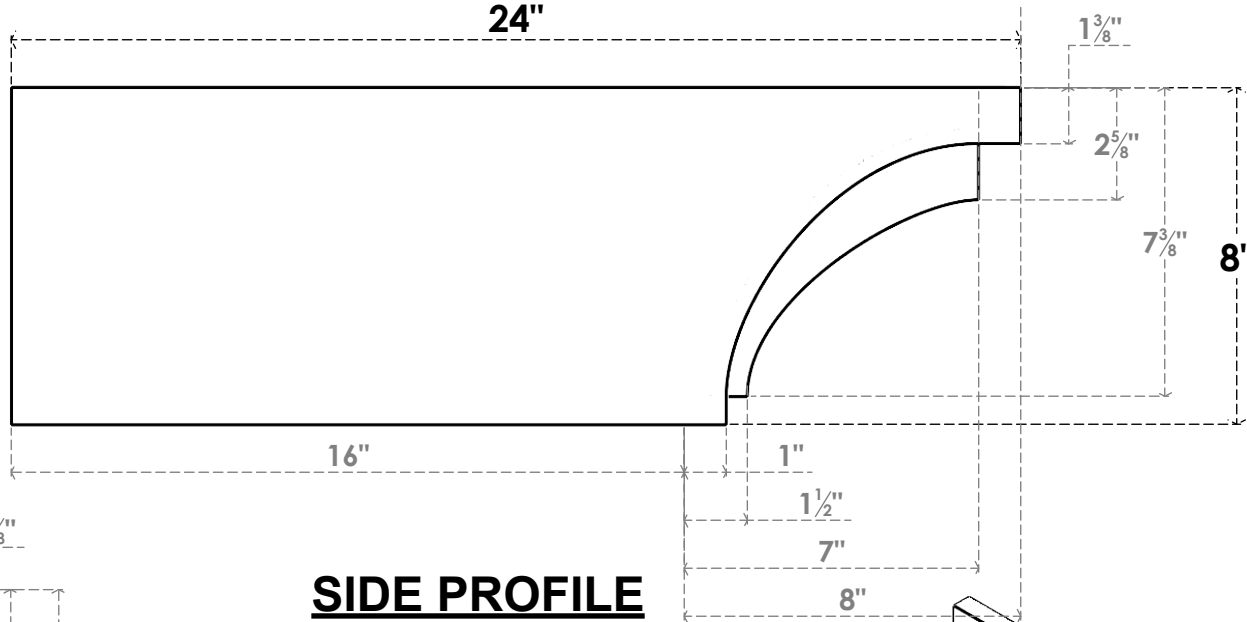

ITEM NUMBER: RFTURO060X08000X24000X008RIV00RCPR

6"W X 8"H X 24"L TIMBERTHANE ROUGH CEDAR RIVERA FAUX WOOD OPEN RAFTER TAIL, 8"L END, PRIMED TAN

ISOMETRIC

GENERATED DATE : 03/02/2023

EKENA MILLWORK
2300 WEST MAIN ST.
CLARKSVILLE, TX 75426
TOLL FREE: 866-607-0453
WWW.EKENAMILLWORK.COM

NOTES

1. INSTALLATION TO BE COMPLETED IN ACCORDANCE WITH MANUFACTURER'S SPECIFICATIONS.
2. DRAWING MAY NOT BE TO SCALE
3. THIS DRAWING IS INTENDED FOR DESIGN AND PLANNING PURPOSES ONLY.
4. ALL INFORMATION CONTAINED HEREIN WAS CURRENT AT THE TIME OF DEVELOPMENT BUT MUST BE REVIEWED AND APPROVED BY THE PRODUCT MANUFACTURER TO BE CONSIDERED ACCURATE.
5. TIMBERTHANE ARCHITECTURAL PRODUCTS ARE MADE FROM HIGH DENSITY URETHANE AND COME FACTORY PRIMED