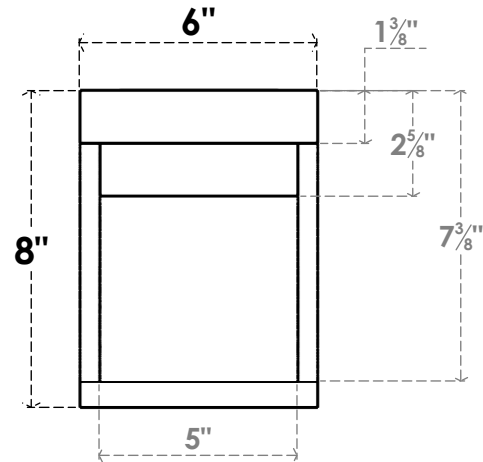

ITEM NUMBER: RFTURO060X08000X24000X008RIV00RCPR

6"W X 8"H X 24"L TIMBERTHANE ROUGH CEDAR RIVERA FAUX WOOD OPEN RAFTER TAIL, 8"L END, PRIMED TAN

ISOMETRIC

GENERATED DATE : 03/02/2023

EKENA MILLWORK
2300 WEST MAIN ST.
CLARKSVILLE, TX 75426
TOLL FREE: 866-607-0453
WWW.EKENAMILLWORK.COM

NOTES

1. INSTALLATION TO BE COMPLETED IN ACCORDANCE WITH MANUFACTURER'S SPECIFICATIONS.
2. DRAWING MAY NOT BE TO SCALE
3. THIS DRAWING IS INTENDED FOR DESIGN AND PLANNING PURPOSES ONLY.
4. ALL INFORMATION CONTAINED HEREIN WAS CURRENT AT THE TIME OF DEVELOPMENT BUT MUST BE REVIEWED AND APPROVED BY THE PRODUCT MANUFACTURER TO BE CONSIDERED ACCURATE.
5. TIMBERTHANE ARCHITECTURAL PRODUCTS ARE MADE FROM HIGH DENSITY URETHANE AND COME FACTORY PRIMED